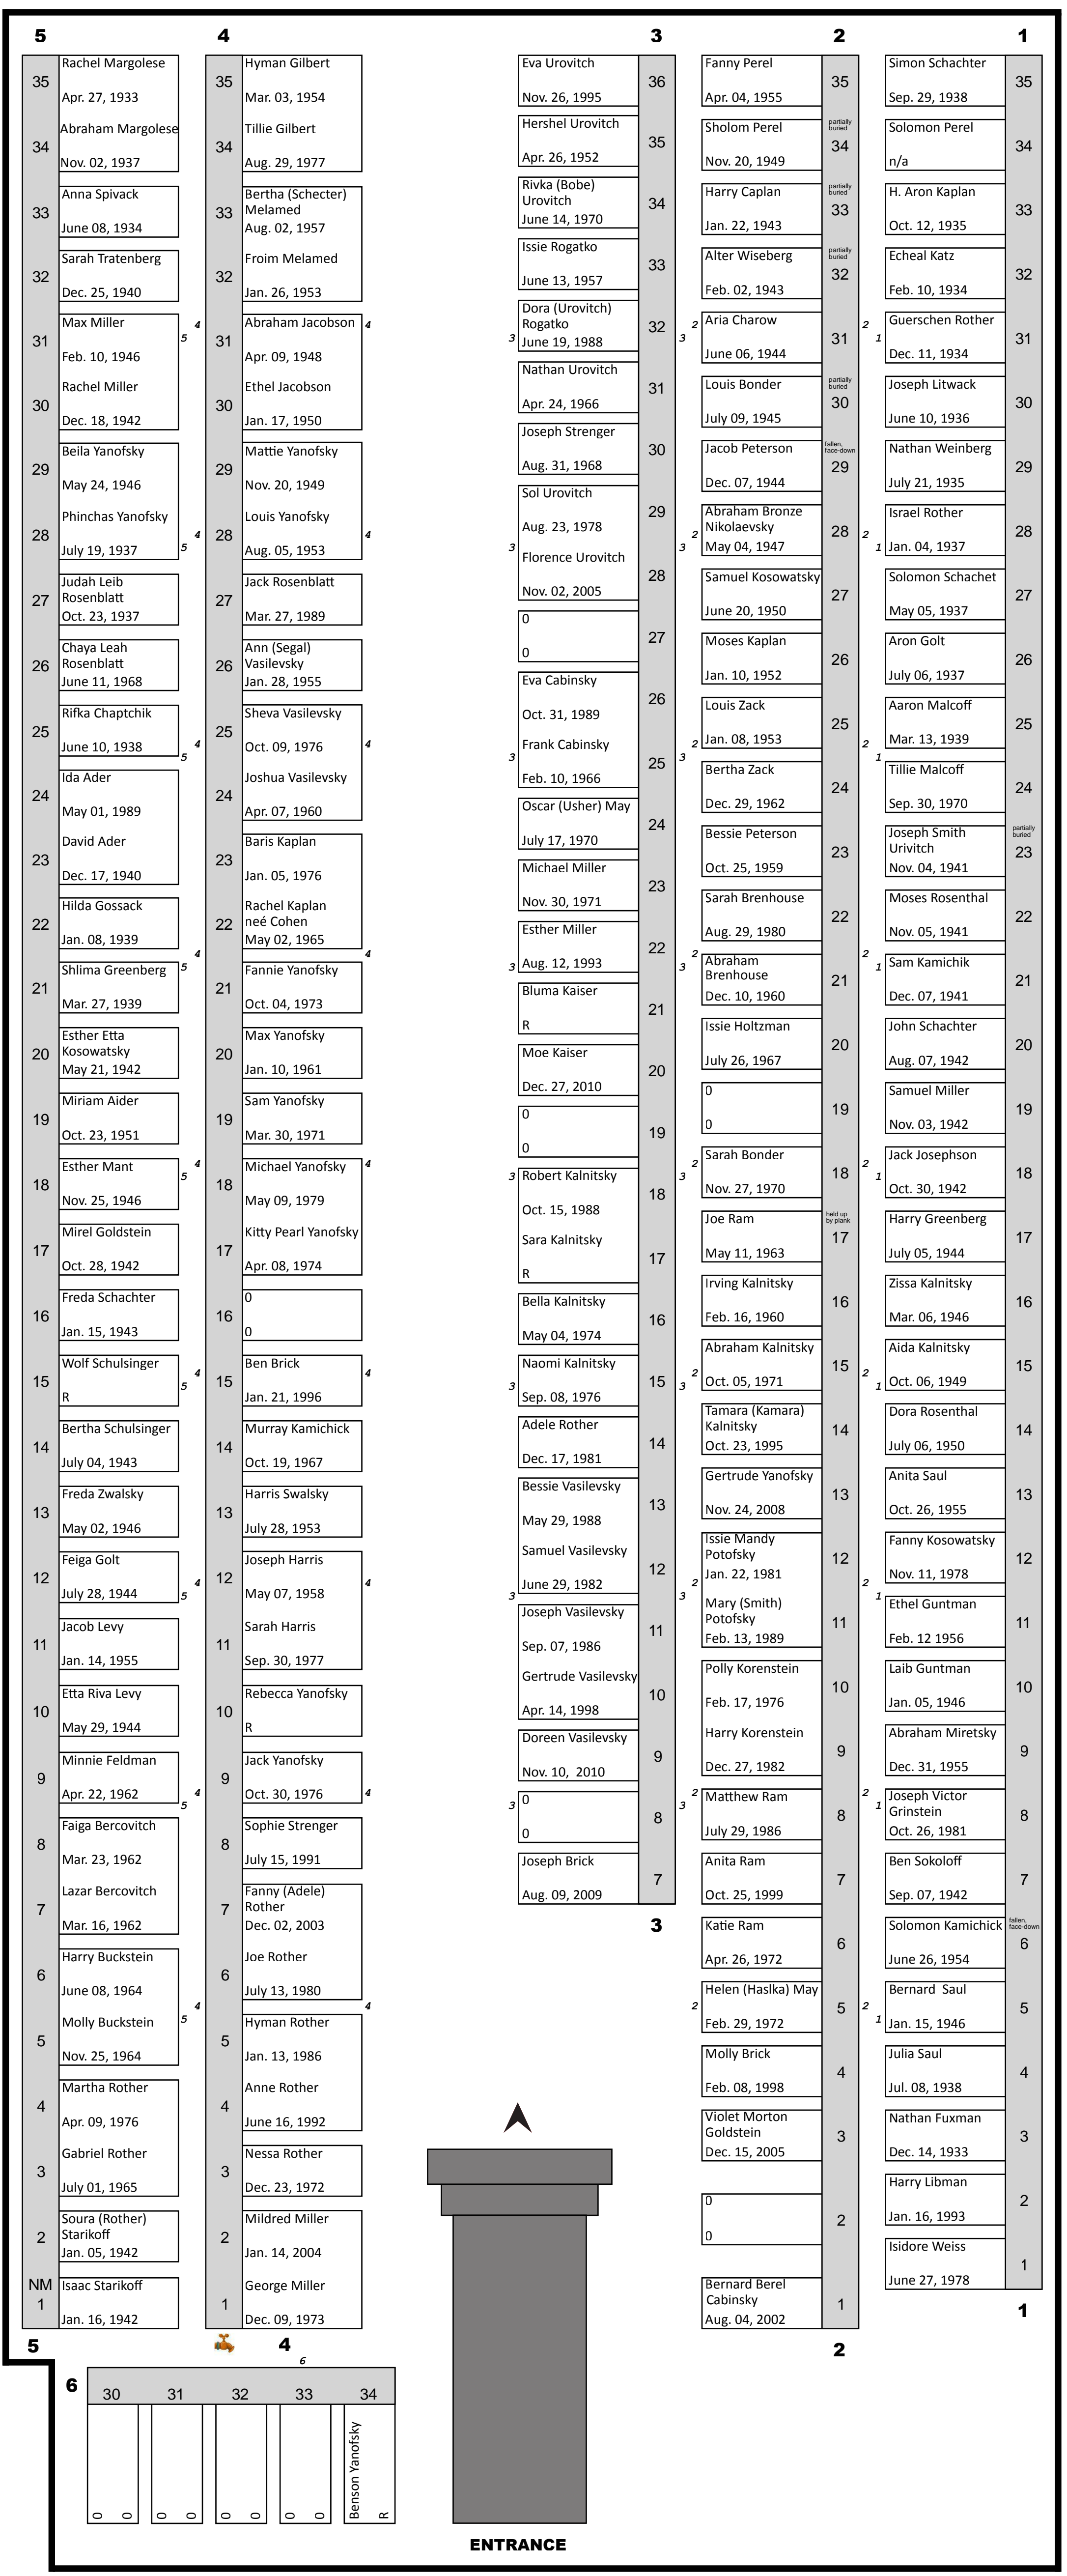

TEMPLE SOLOMON NEW

Shaare Tefillah New

Shaare Zion

Shaare Zion

B'nai Jacob New

B'nai Jacob New

B'nai Jacob New

6	30	31	32	33	34
	○ ○	○ ○	○ ○	○ ○	Benson Yanofsky R

ENTRANCE